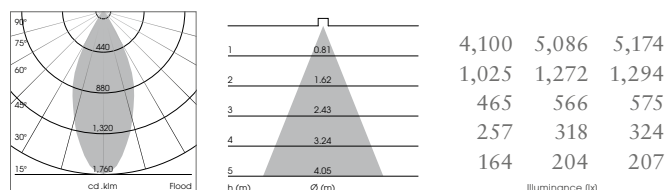

COLOUR CODE

927 830 835