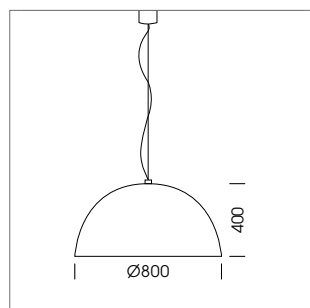

Pendiro QT LED

LIGHTING TECHNOLOGY

Colour code	927	830	835
Colour rendering index	> 90	> 80	> 80
Luminaire luminous flux [lm]	2,330	2,890	2,940
System wattage [W]	23	23	23
Luminaire luminous efficacy [lm/W]	101	126	128
Reflector	Flood	Flood	Flood
Beam angle	44°	44°	44°

LUMINAIRE

Diameter	800 mm
Height	400 mm
Material	aluminium
Weight	8.5 kg
Attachment options	Ceiling mounting, track mounting
Suspension (steel cable)	3.0 mm
Cable lengths	1.5 . 3 . 6 m

LUMINAIRE COLOURS

outside (matt)	black	RAL 9005
inside (glossy)*	traffic yellow	RAL 1023
	traffic blue	RAL 5017
	yellow green	RAL 6018
	traffic red	RAL 3020
	pure white	RAL 9010

* further RAL colours and coatings on request

All data are typical values. System features may change with product improvements due to technical advances.

Decorative suspended luminaire with integrated LED lighting head, black, incl. translucent acrylic cylinder for homogeneous illumination of the inner surface, passive cooling, rated lamp lifetime of the LEDs L80 / B10 > 50,000 h, chromaticity point tolerance 2 SDCM (initial), reflector 99.99% high-purity aluminium in MIRO Silver®, rotation-symmetrical reflector with circular light distribution pattern, segmented and faceted, glass cover, up to 2.5 KV interference resistance, shade made of painted aluminium, power feed cable and canopy in black, steel cable hanging set, 28 ventilation openings (Ø 5mm) concentric circular arrangement, attachment variants: track canopy/surface-mounted canopy including DALI driver, 220-240 V / 50-60 Hz, 600 mA, SELV, max. 95 luminaires per circuit (B16A fuse)

COLOUR CODE

927 830 835