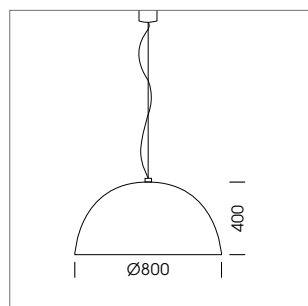

## LUMINAIRE

Diameter	800 mm
Height	400 mm
Material	aluminium
Weight	8.0 kg
Attachment options	Ceiling mounting, track mounting
Suspension (steel cable)	3.0 mm
Cable lengths	1.5 . 3 . 6 m

All data are typical values. System features may change with product improvements due to technical advances.

Decorative suspended luminaire, bulb holder E27 230 V / max. 150 W, metal trim ring (Ø 95 mm) around bulb holder, double-insulated cabling, clamping device on cable ends if feed cable > 80 mm, shade made of painted aluminium, power feed cable and canopy black, 28 ventilation openings (Ø 5 mm) concentric circular arrangement, attachment variants: track adapter/surface-mounted canopy

## LUMINAIRE

Diameter	800 mm
Height	400 mm
Material	aluminium
Weight	8.5 kg
Attachment options	Ceiling mounting, track mounting
Suspension (steel cable)	3.0 mm
Cable lengths	1.5 . 3 . 6 m